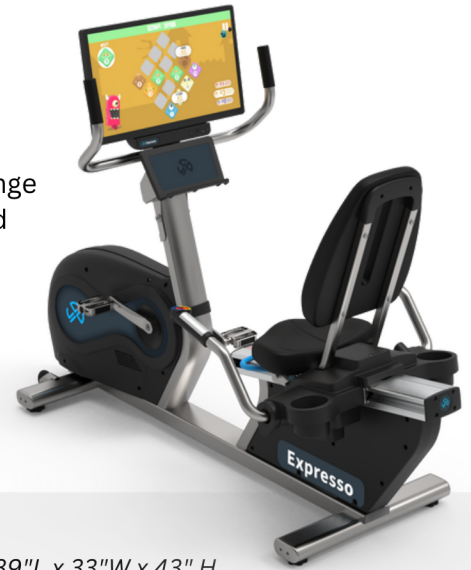

Product: Espresso GO-R2

Product Description: The GOR2 is our recumbent model, with the dynamic magnetic resistance control completing this immersive environment. Challenge your physical, cognitive, mental, and social faculties with Blue Goji Embodied Games

Certifications

Unit: CE, FCC, ROHS, TUV

Dimensions (L X W X H)	<ul style="list-style-type: none"> 72"L x 28"W x 53"H in <i>Packaging Specifications: 89"L x 33"W x 43" H</i>
Weight	<ul style="list-style-type: none"> 230 lbs or 104.326 kg <i>Bike Packaged Weighs = 330 lbs or 149.685 kg</i>
Screen Size	<ul style="list-style-type: none"> 24" Touchscreen – 1080p resolution
Power	<ul style="list-style-type: none"> 100-240V AC 50/60 Hz 3A
Adjustable Seat	<ul style="list-style-type: none"> 32 possible positions exceptional lumbar support
Steering	<ul style="list-style-type: none"> Gaming handlebars with steering capabilities to drive the experience
Resistance	<ul style="list-style-type: none"> 30 Gears Automatically adjusts to the grade on the screen
Connectivity	<ul style="list-style-type: none"> Wireless: WiFi 802.11n+ Wired: Gigabit LAN+
GojiPlay Software	<ul style="list-style-type: none"> Challenges, Leaderboards, Multiplayer capabilities Evolving Library of Games including: Espresso, Go Bikes, Go Battle, Row the Boat, Smash the Blocks, Kreature Krunch, Trail and more.
Recommended Usage	<ul style="list-style-type: none"> 4'11" – 6'4" and up to 400 lbs